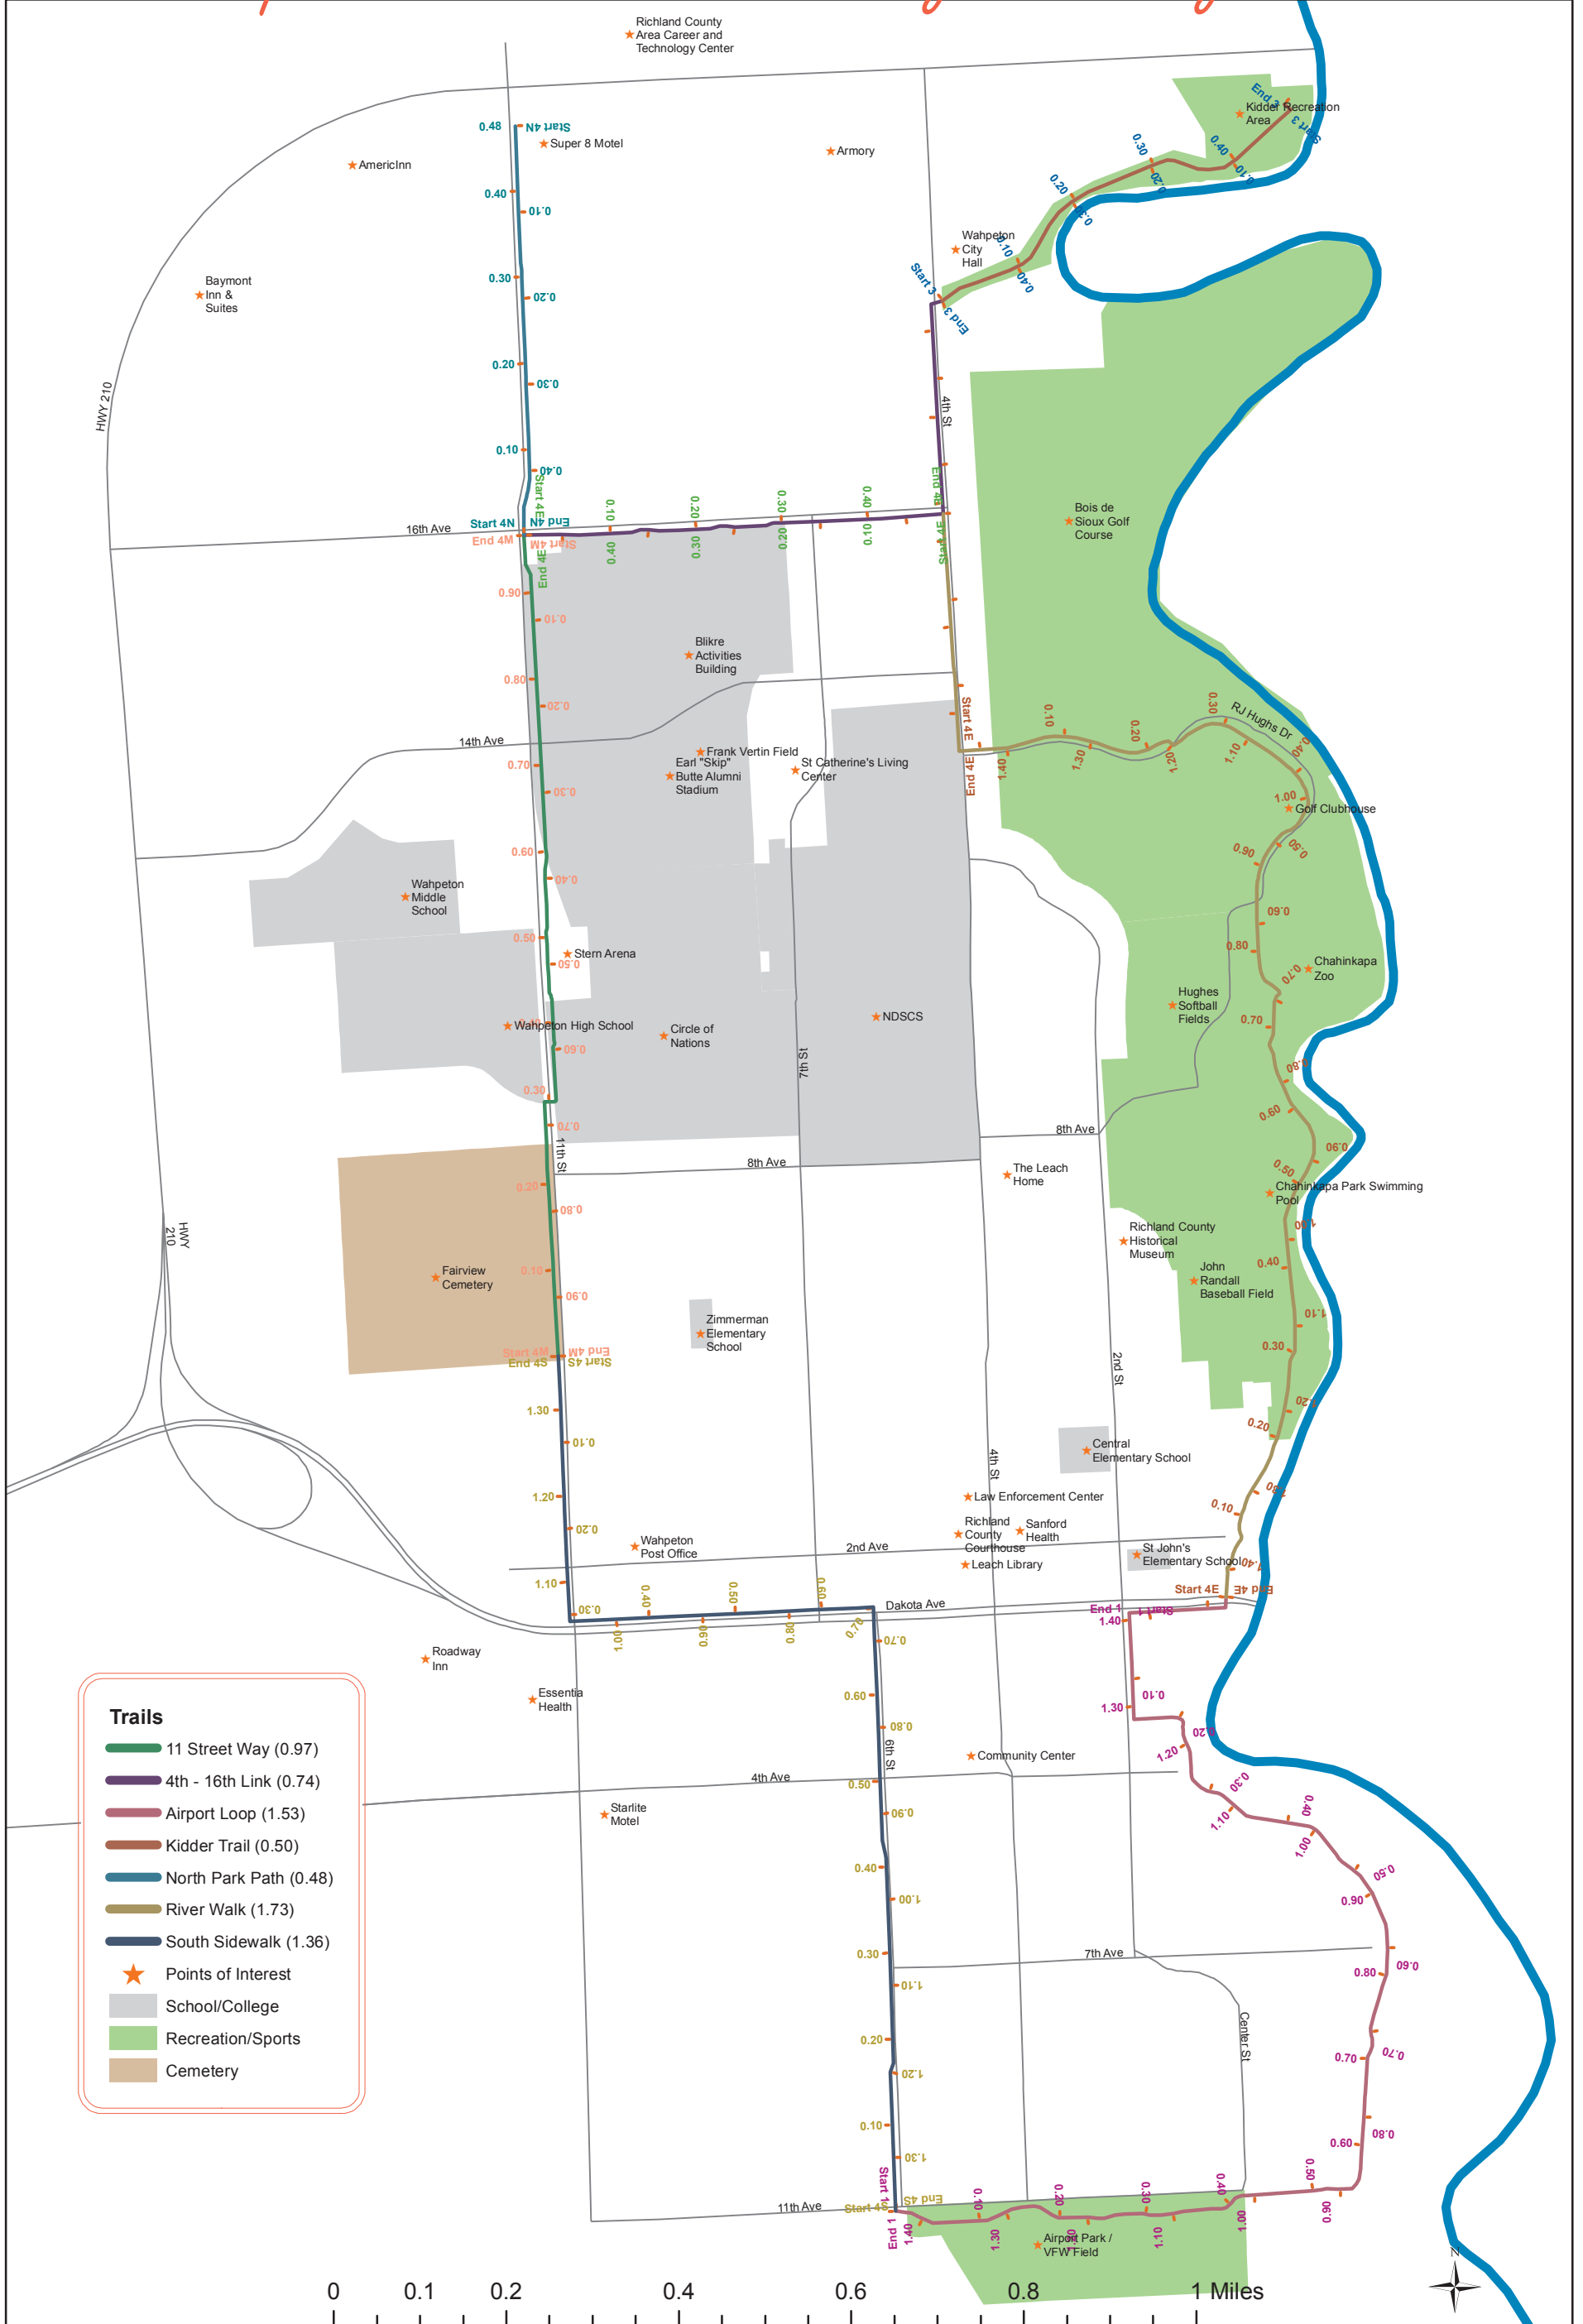

Wahpeton Recreational Walking & Biking Trails

Richland County
 * Area Career and Technology Center

Trails

- 11 Street Way (0.97)
- 4th - 16th Link (0.74)
- Airport Loop (1.53)
- Kidder Trail (0.50)
- North Park Path (0.48)
- River Walk (1.73)
- South Sidewalk (1.36)

Points of Interest

- ★ Points of Interest
- ▭ School/College
- ▭ Recreation/Sports
- ▭ Cemetery